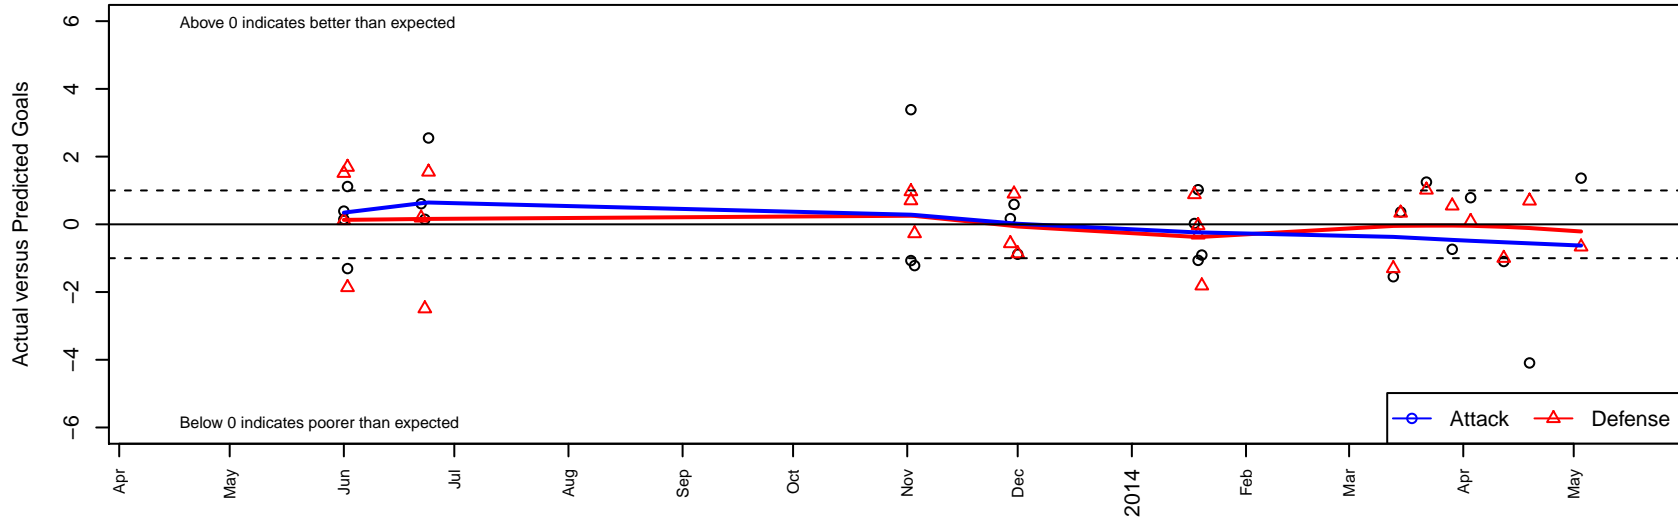

# FC Nova SuperNova Black B95

FC Nova  
 Boise, ID  
 B95 total strength=1753  
 attack=31.26 defense=23.58  
 fall league = Spr Idaho D3 U17/18 Boys U18  
 alt names used:  
 FC NOVA U17 SUPER NOVA (ID)  
 FC NOVA SUPER NOVA (ID)  
 FC Nova  
 FC NOVA BLACK U18  
 FC Super Nova  
 95-96 Boys Premier  
 95-96 BOYS PREMIER  
 FC NOVA U18 (ID)

Venues played:  
 Showcase of Champions Copa U17  
 Showcase of Champions Samba U17  
 US Club Regionals Premier U17  
 FC Nova Fall Showcase Boys Showcase U18  
 LV Thanksgiving Classic WCDA U18  
 Portland Winter Showcase U18  
 Spr Idaho D3 U17/18 Boys U18

**FC Nova SuperNova Black B95**  
 Dots are actual minus expected GF (blue circles) and GA (red triangles).  
 Blue line is smoothed change in attack strength. Red is smoothed change in defense strength.